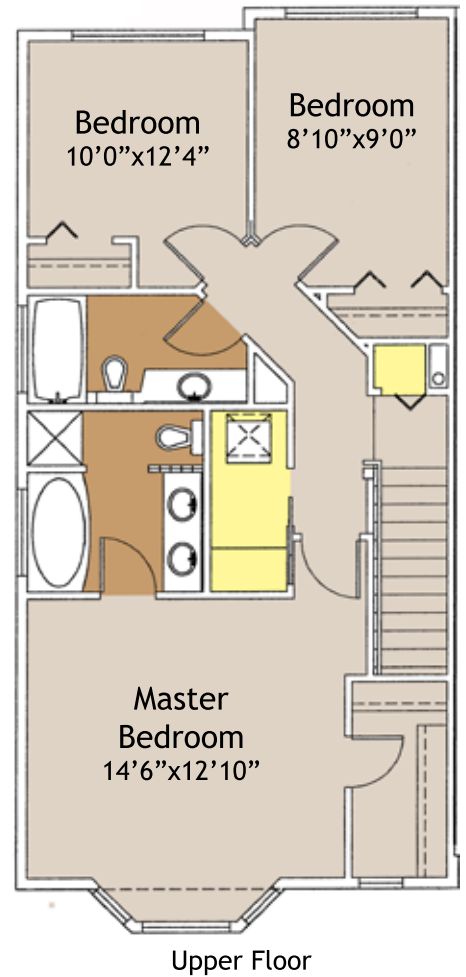

STYLE A1

Garage
12'2" x 19'6"

HOME #:
2, 4, 6, 8, 10,
12, 14, 16, 36.

STYLE A1 - 2364 SQ.FT.
4 BEDROOM, 4 BATHROOM
FAMILY ROOM/HOME THEATRE