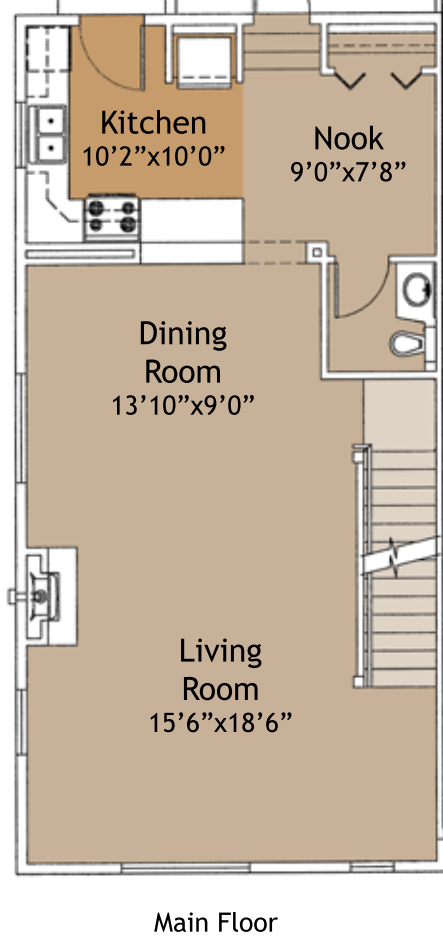

STYLE A1

Garage
12'2" x 19'6"

HOME #:
2, 4, 6, 8, 10,
12, 14, 16, 36.

STYLE A1 - 2364 SQ.FT.
4 BEDROOM, 4 BATHROOM
FAMILY ROOM/HOME THEATRE