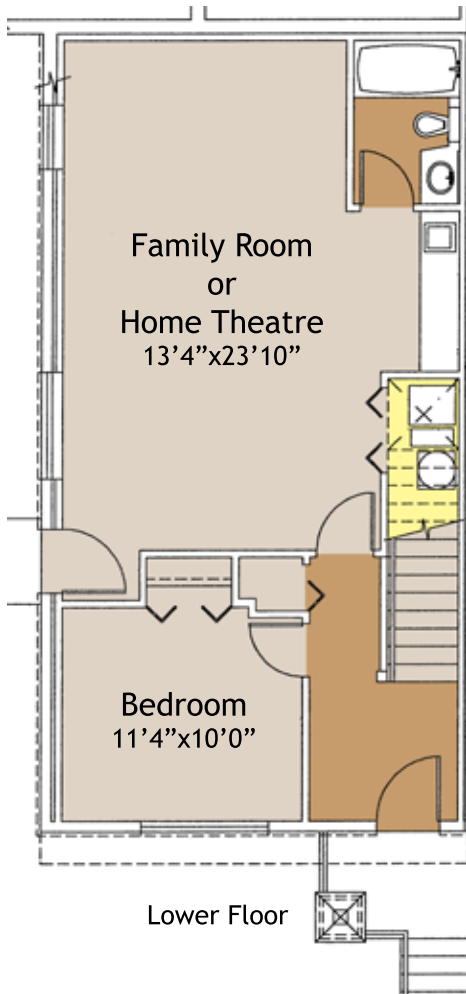

STYLE A1

Garage
12'2" x 19'6"

HOME #:
2, 4, 6, 8, 10,
12, 14, 16, 36.

STYLE A1 - 2364 SQ.FT.
4 BEDROOM, 4 BATHROOM
FAMILY ROOM/HOME THEATRE